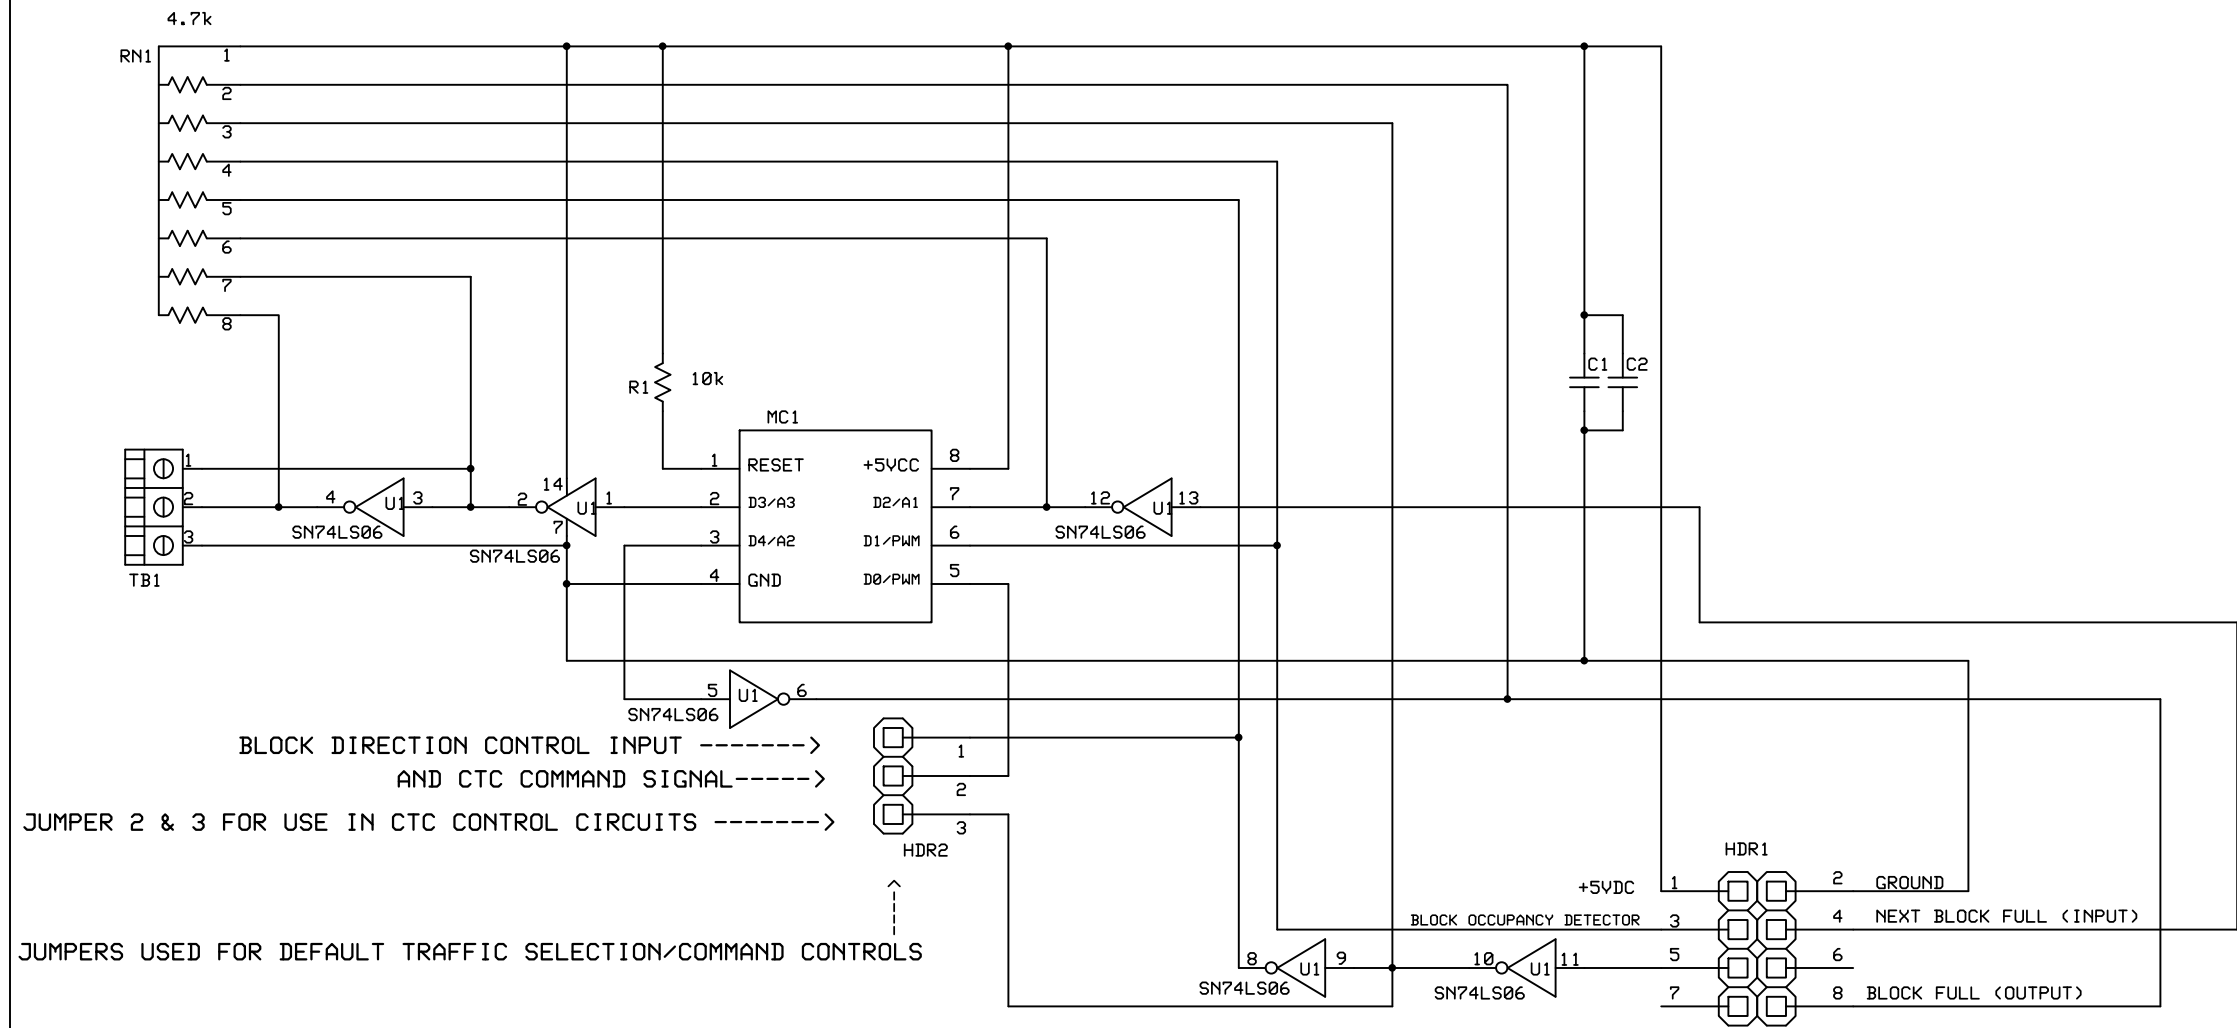

DRAWING IS COPYRIGHT 2019-2029 ALLRIGHTS RESERVED. MAY BE USED WITHOUT ROYALTIES, AS LONG AS THIS COPYRIGHT MESSAGE IS IMPRINTED IN IT.

MODEL RAILROAD ELECTRONICS		
SINGLE TARGET SIGNAL HEAD CONTROLLER		
K. "TAZ" CURRIER	Rev 1.0 6/26/2019	Page # or name